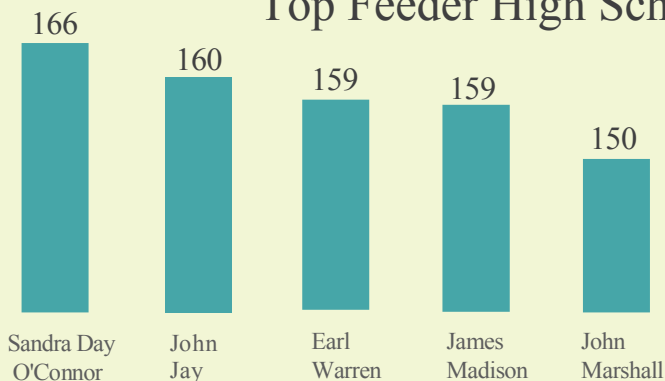

Type	#	Classification	#
New	2,154	Freshmen	2,597
Transfer	1,134	Sophomore	2,189
Continuing	7,742	Junior	2,582
Total	11,030	Senior	3,662

COLLEGE

Race/Ethnicity

34%
Dual Credit

85%
Good Standing

10%
AP Credit

30%
STEM Majors

85%
FAFSA

56%
Pell Recieved

Top Feeder High Schools

REGION