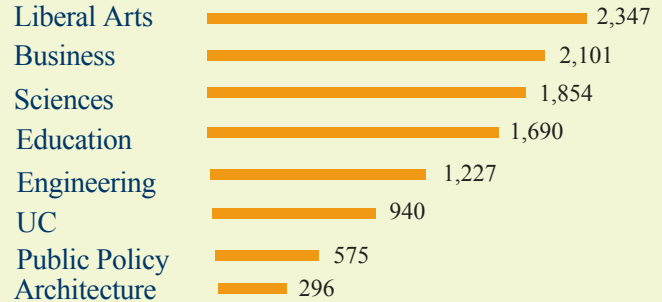

First-Generation Students

PIVOT for Academic Success

Main Campus, FLN 3.02.04 | 210-458-7304 | pivot.f2gg@utsa.edu

Fall 2015

The Number of First-Generation Undergraduate Students Enrolled at UTSA for Fall 2015 is 11,030, about 46% of Total UTSA Undergraduates.

Type	#	Classification	#
New	2,154	Freshmen	2,597
Transfer	1,134	Sophomore	2,189
Continuing	7,742	Junior	2,582
Total	11,030	Senior	3,662

COLLEGE

Race/Ethnicity

34%
Dual Credit

85%
Good Standing

10%
AP Credit