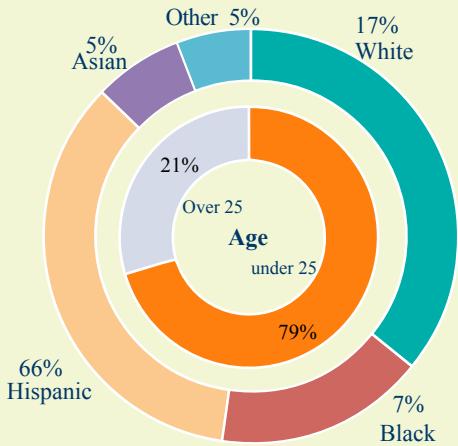

First-Generation Students

PIVOT for Academic Success

Main Campus, FLN 3.02.04 | 210-458-7304 | pivot.f2gg@utsa.edu

Fall 2015

The Number of First-Generation Undergraduate Students Enrolled at UTSA for Fall 2015 is 11,030, about 46% of Total UTSA Undergraduates.

Type	#	Classification	#
New	2,154	Freshmen	2,597
Transfer	1,134	Sophomore	2,189
Continuing	7,742	Junior	2,582
Total	11,030	Senior	3,662

COLLEGE

Race/Ethnicity

34%
Dual Credit

85%
Good Standing

10%
AP Credit